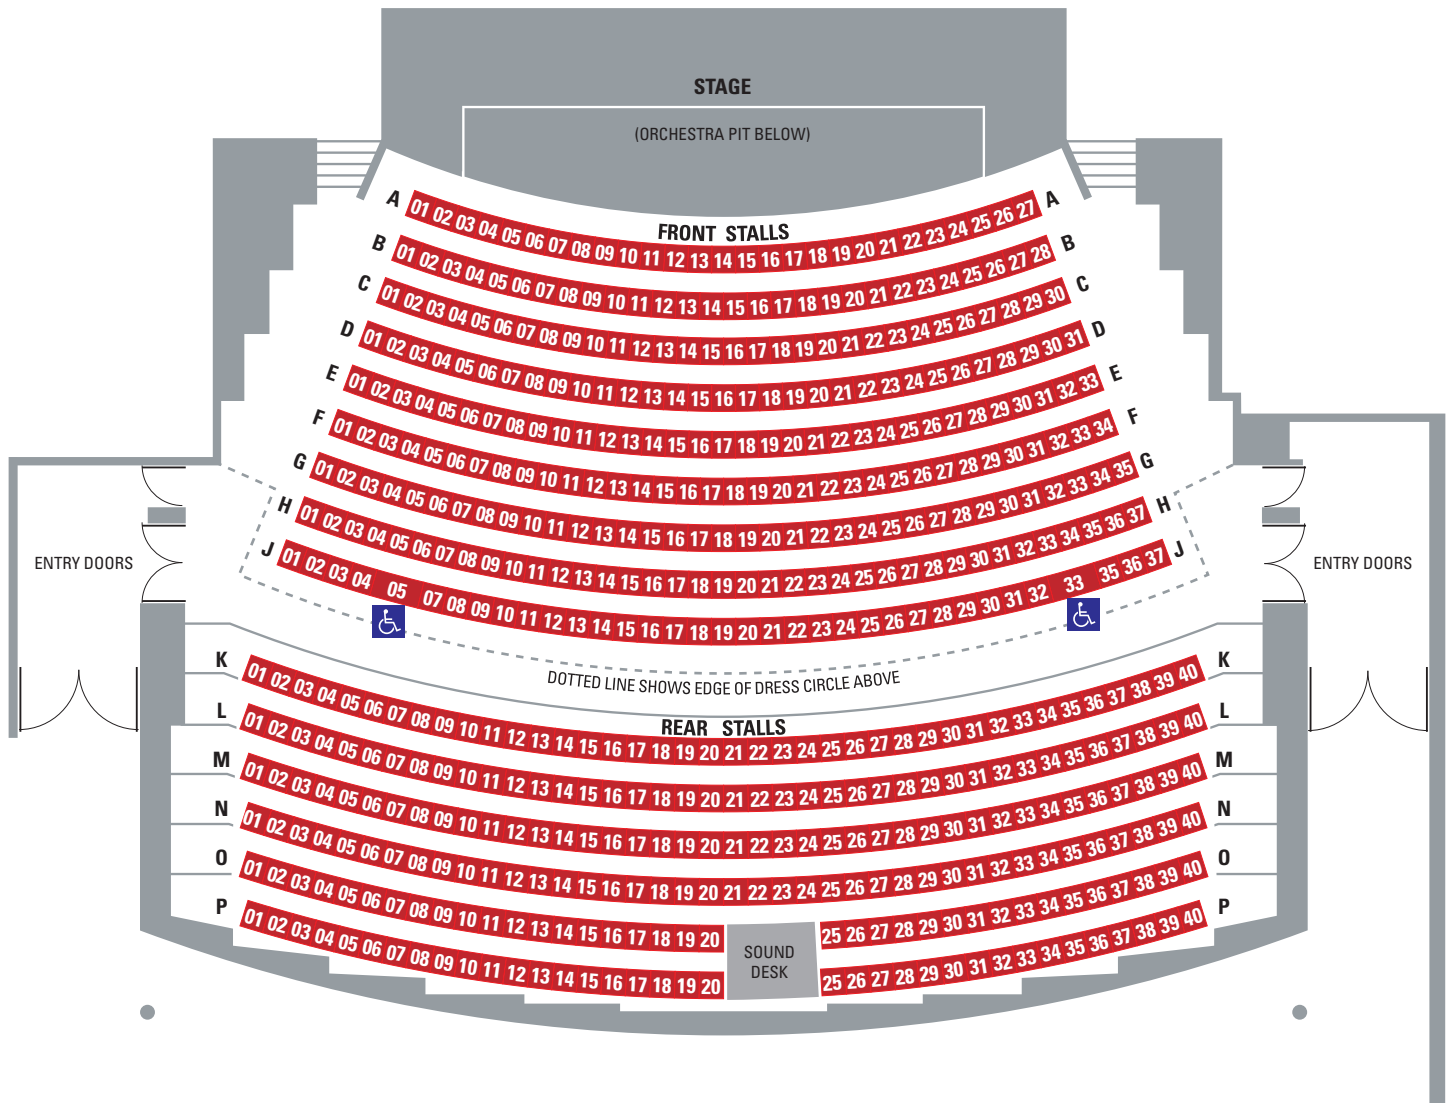

# FAC SEATING PLAN: STALLS

**Please note:**

The standard seating arrangement provides permanent wheelchair access in the Front Stalls (Row J, seats J5 and J33). Additional wheelchair access is available in Row J. Please advise the Box Office if required. Two seats are required for each wheelchair. Prams and other large items cannot be taken into the auditorium, but may be stored in the air locks outside each entry door.